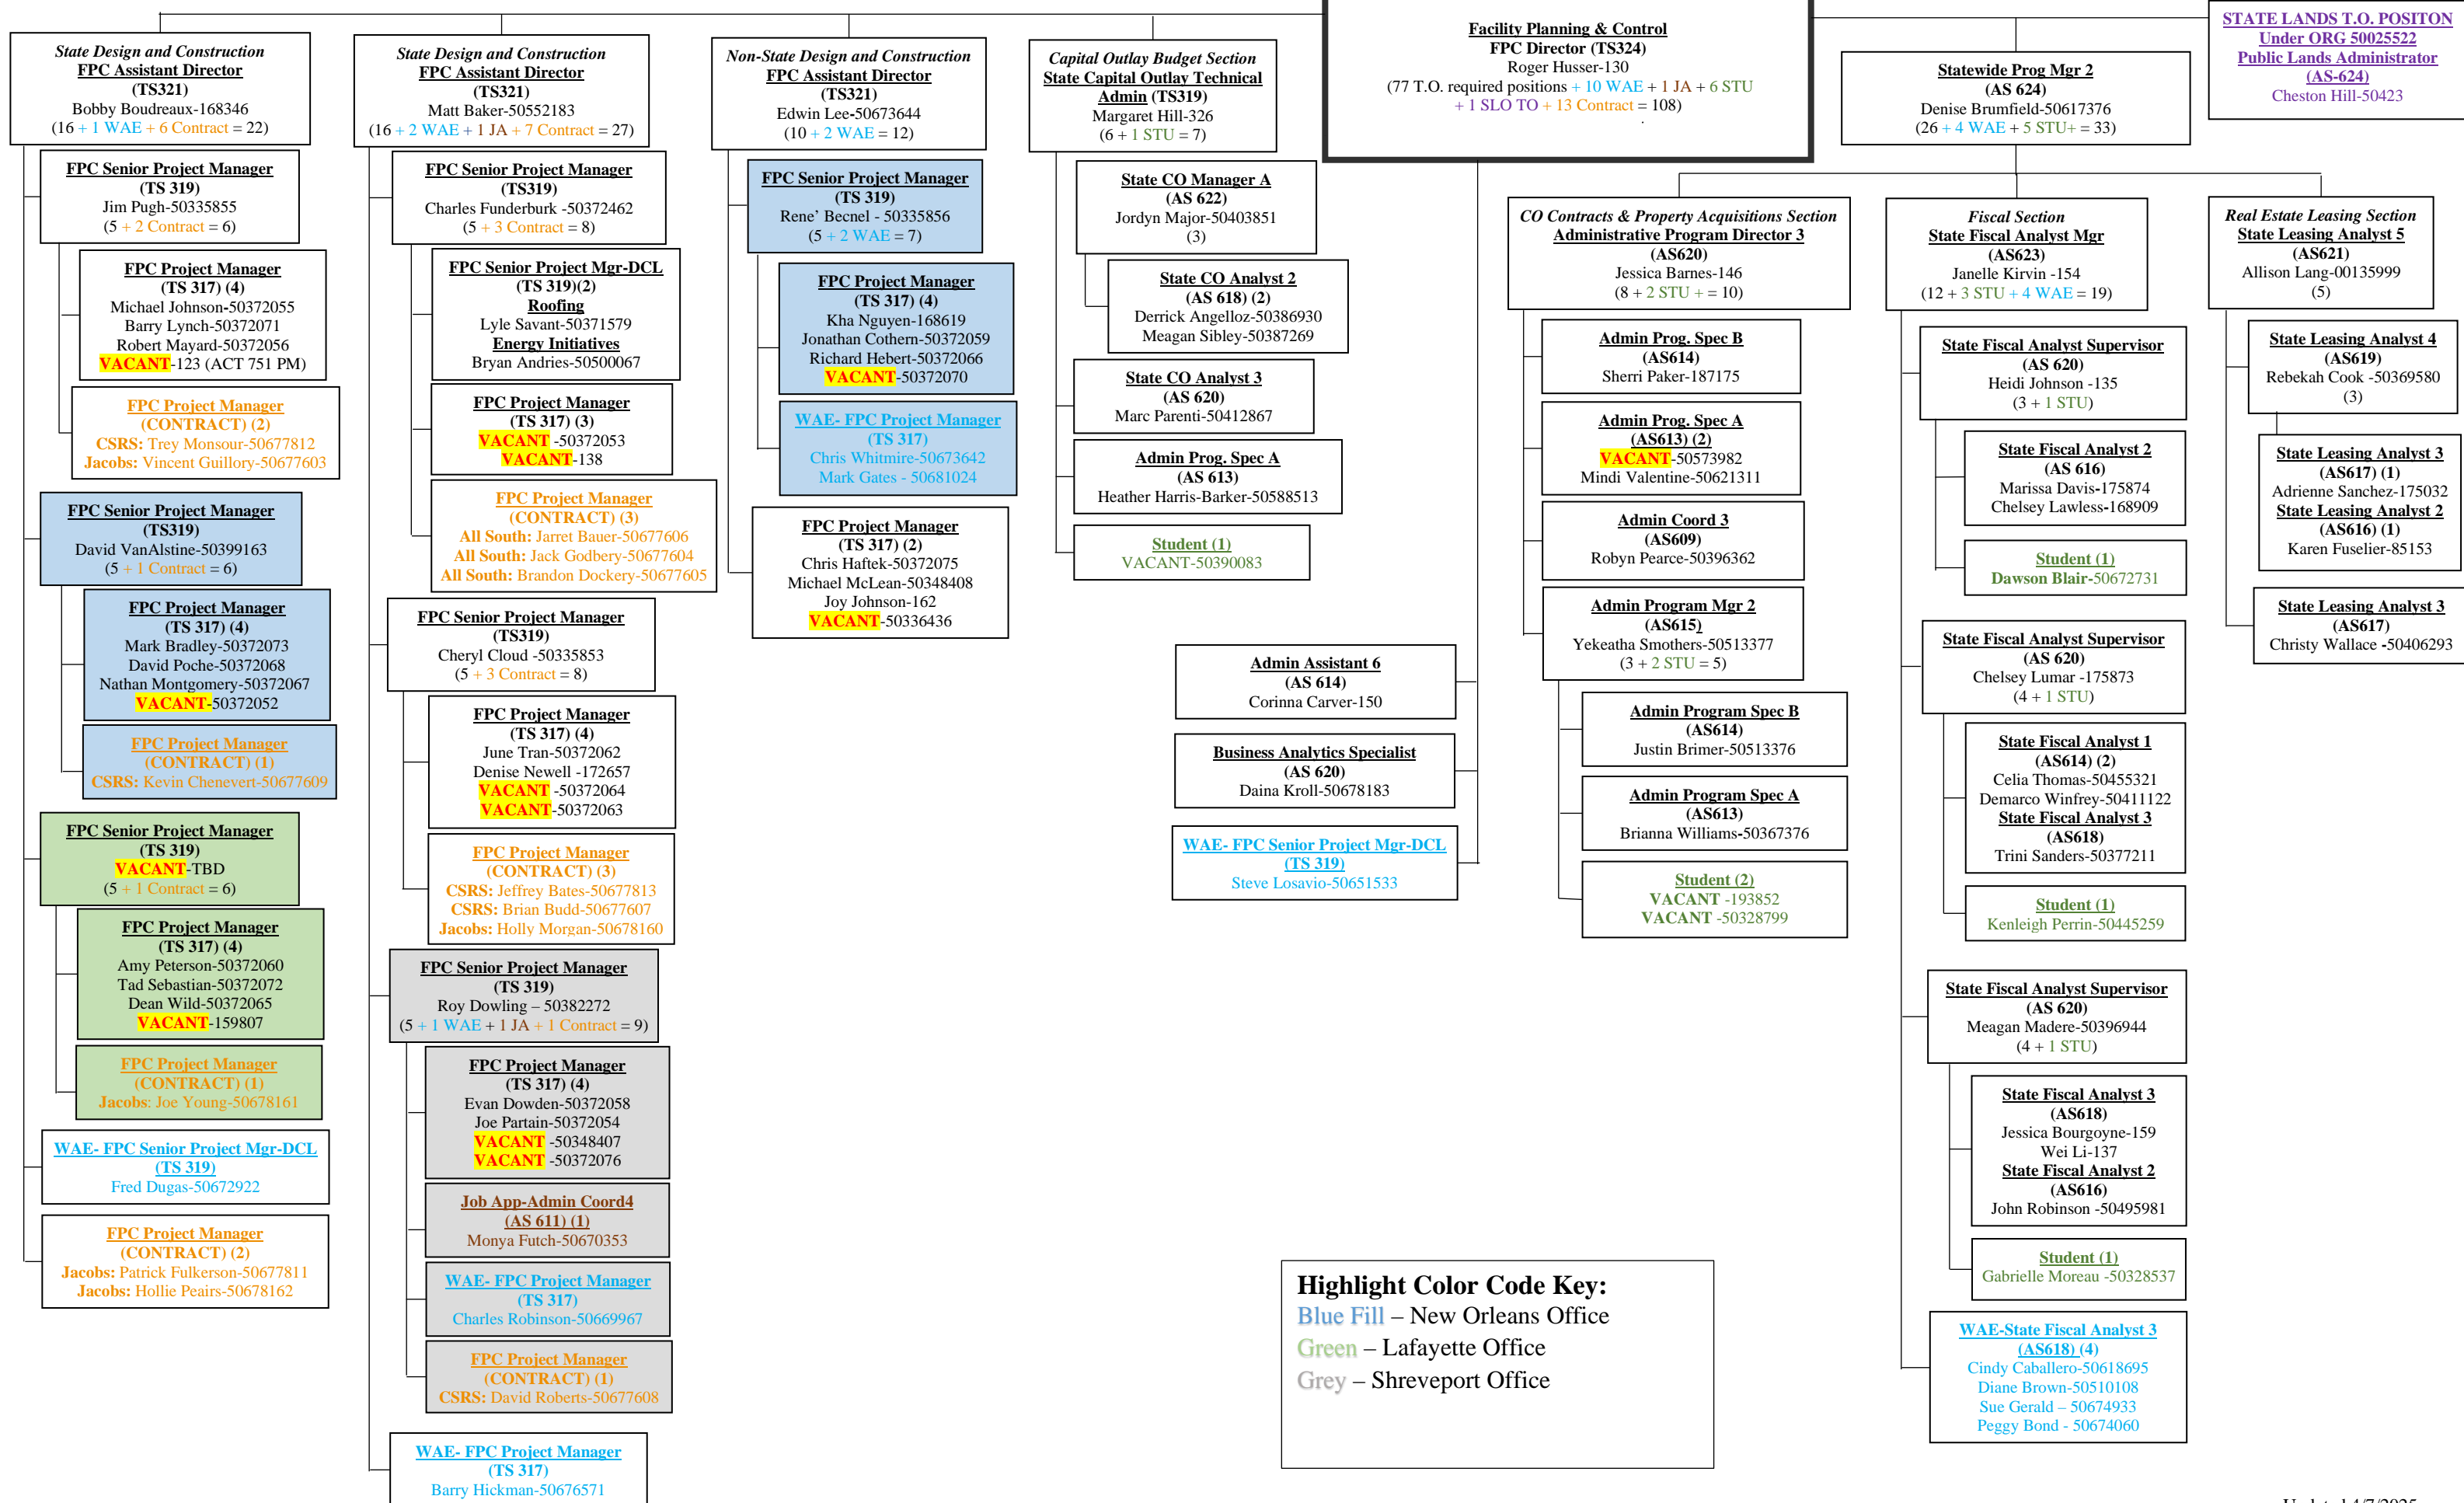

Facility Planning & Control Organizational Chart

Highlight Color Code Key:
 Blue Fill – New Orleans Office
 Green – Lafayette Office
 Grey – Shreveport Office