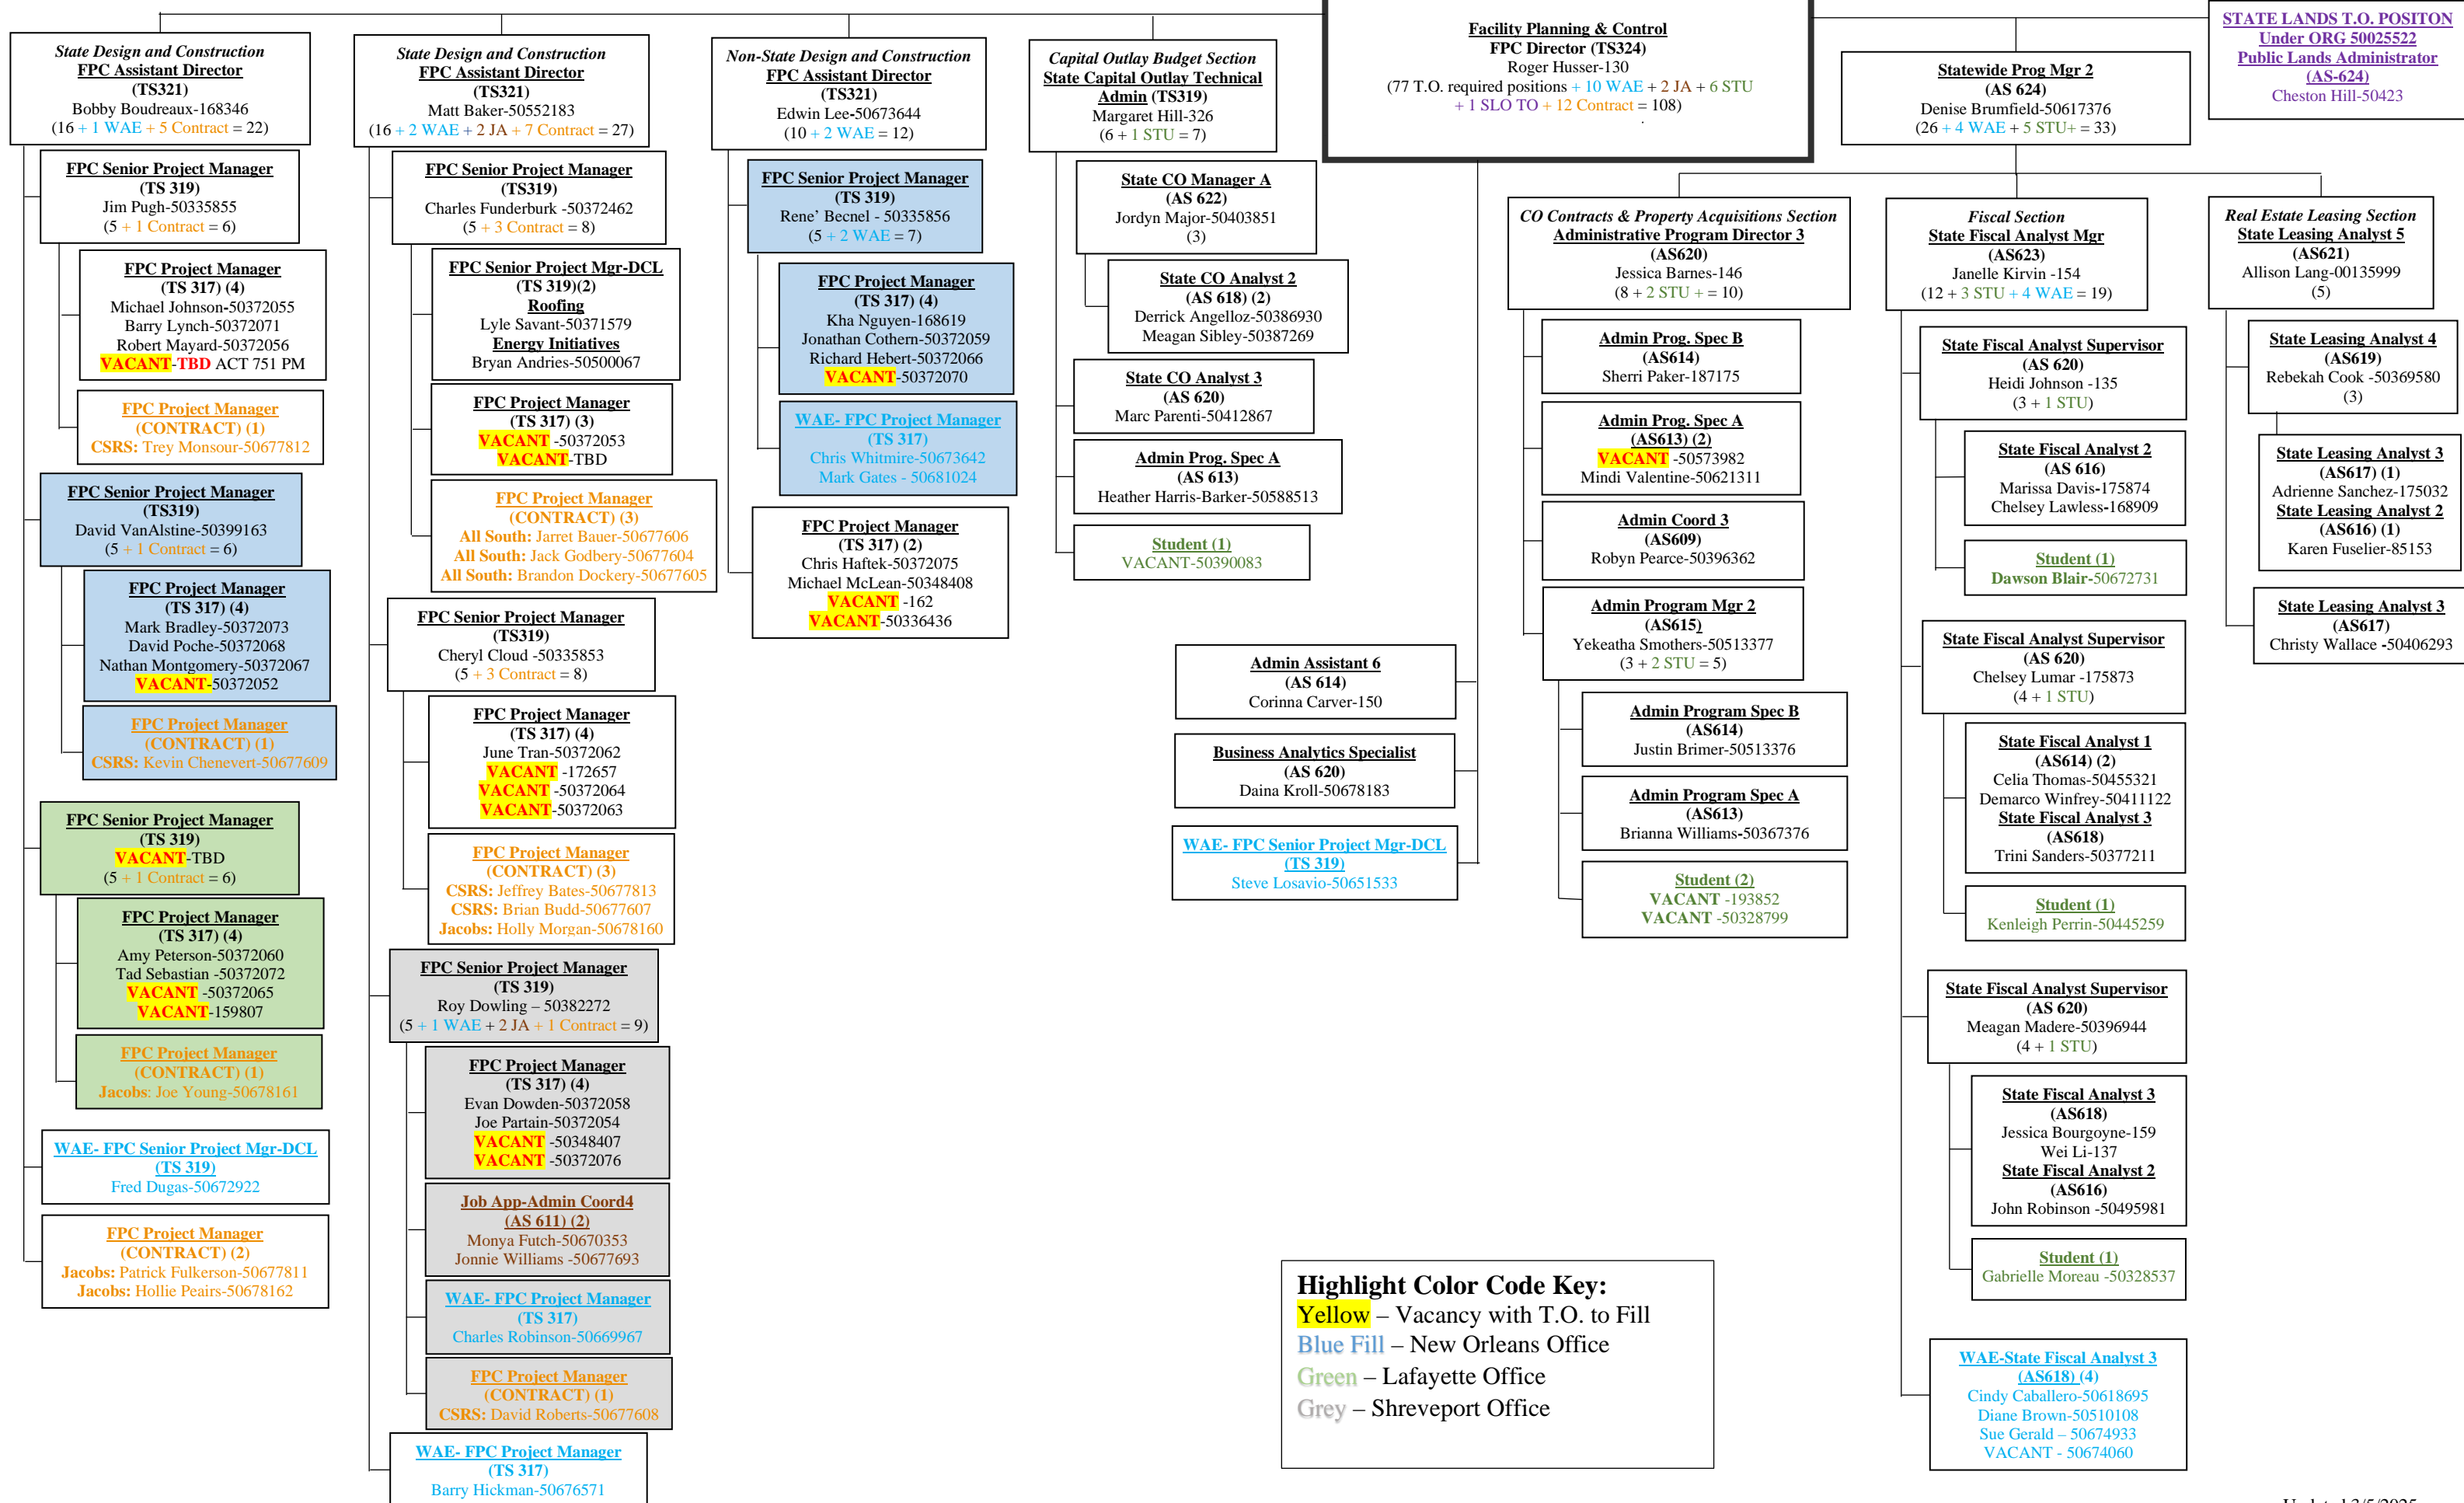

Facility Planning & Control Organizational Chart

Highlight Color Code Key:
Yellow – Vacancy with T.O. to Fill
Blue Fill – New Orleans Office
Green – Lafayette Office
Grey – Shreveport Office